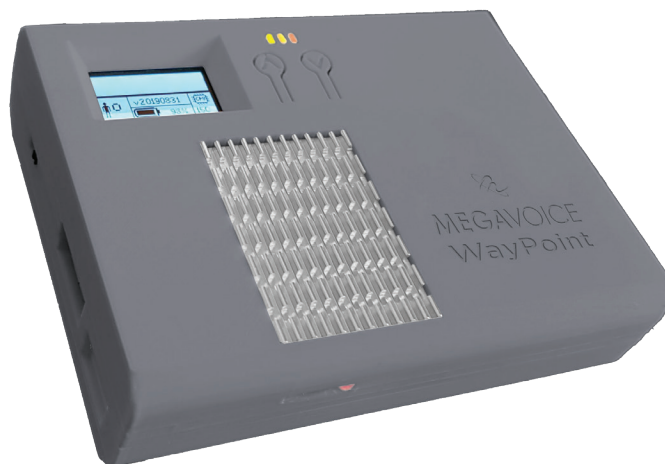

### ABOUT

The MegaVoice WayPoint is a powerful, secure WIFI hotspot that provides access to an intranet network for sharing files and content. The icon driven browser makes it easy to navigate and use the onboard content. The WayPoint empowers our Partners to make the sharing of their content to WIFI-enabled devices (such as smartphones, tablets, and laptops) easy and secure. The WayPoint can handle up to 16 simultaneous users, within a 150-foot radius, downloading or streaming content. It can also be meshed with other WayPoint units to cover a larger area and number of users.

The WayPoint provides a needed solution to Partners who need to share educational material to a school or health messages at a clinic. It is also perfect for sharing audio, video and text files securely, regardless of internet, electricity or regional censorship. The WayPoint is small enough to fit in your pocket, is self-powered, and solar rechargeable, making it ideal for remote and strategic places, like buses, trains or even cafes. Because the WayPoint acts as Hotspot access point, it cannot be restricted in traditional ways, allowing our Partners to share information to penetrate areas that would otherwise be unreachable. The content on the WayPoint, like all MegaVoice devices, is securely and completely controlled by our Partners.