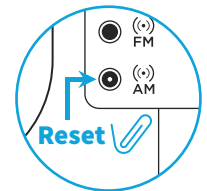

## LEFT + RIGHT

- 7** Lantern Select
- 8** Lantern Intensity
- 9** Reading Light
- 10** Flashlight

- 11** MicroSD Slot
- 12** Micro USB Port
- 13** Stereo Earphones
- 14** FM Antenna Jack
- 15** AM Antenna Jack/  
Reset Switch

## CHARGING + RESET

**Solar Charging**  
*Face bright  
sunlight for best  
results*

**Computer/Wall  
Charging**  
*Plug cable into the  
Micro USB port*

**Reset**  
*Press Reset switch  
centered in the AM  
Antenna Jack*