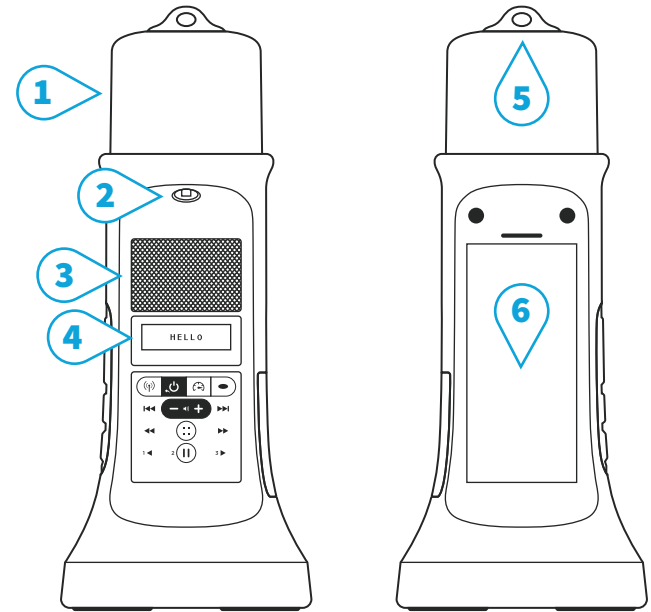

## TURN ON/OFF

Press and hold  until the LifeLight turns On (a chime will play and the LCD screen will turn On).

Press and hold  again until the LifeLight turns Off (a chime will play and the LCD screen will turn Off).

## BUTTONS

-  **Power** - Press and hold to turn the LifeLight On/Off
-  **Radio** - Press and hold to enter Radio mode
-  **Speed Control** - Click to enter Speed Control mode
-  **Channel Select** - Click to navigate to the next Section, press and hold to navigate to the next Channel
-  **Volume Down** - Click/press and hold to lower the volume level
-  **Volume Up** - Click/press and hold to raise the volume level
-  **Menu** - Click to enter the Main Menu
-  **Play/Pause** - Click to Play/Pause playback
-  **Previous Book** - Click/press and hold to skip to previous Book(s)
-  **Next Book** - Click/press and hold to skip to next Book(s)
-  **Previous Chapter** - Click/press and hold to skip to previous Chapter(s)
-  **Next Chapter** - Click/press and hold to skip to next Chapter(s)
-  **Fast Rewind** - Click/press and hold to fast rewind
-  **Fast Forward** - Click/press and hold to fast forward

## FRONT + BACK

- 1** Lantern
- 2** Reading Light
- 3** Speaker
- 4** LCD Screen

- 5** Lanyard Hole
- 6** Solar Panel

To see the full user manual, please visit:  
<https://kvisit.com/VQ/ueC0AQ/Bg>

## LEFT + RIGHT

- 7** Lantern Select
- 8** Lantern Intensity
- 9** Reading Light
- 10** Flashlight

- 11** MicroSD Slot
- 12** Micro USB Port
- 13** Stereo Earphones
- 14** FM Antenna Jack
- 15** AM Antenna Jack/  
Reset Switch