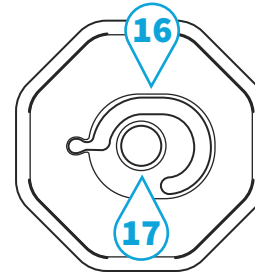

BOTTOM

- **16** Hanging Hook
- **17** Flashlight