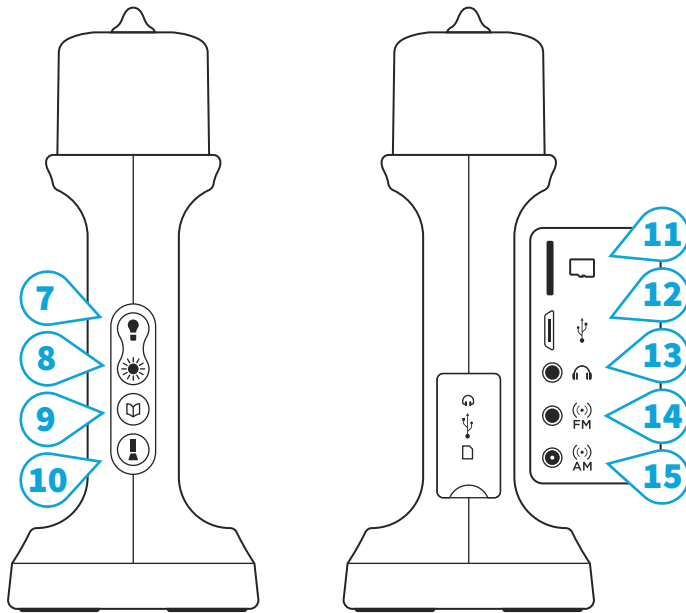

## BUTTONS

-  **Power** - Press and hold to turn the LifeLight On/Off
-  **Radio** - Press and hold to enter Radio mode
-  **Speed Control** - Click to enter Speed Control mode
-  **Channel Select** - Click to navigate to the next Section, press and hold to navigate to the next Channel
-  **Volume Down** - Click/press and hold to lower the volume level
-  **Volume Up** - Click/press and hold to raise the volume level
-  **Menu** - Click to enter the Main Menu
-  **Play/Pause** - Click to Play/Pause playback
-  **Previous Book** - Click/press and hold to skip to previous Book(s)
-  **Next Book** - Click/press and hold to skip to next Book(s)
-  **Previous Chapter** - Click/press and hold to skip to previous Chapter(s)
-  **Next Chapter** - Click/press and hold to skip to next Chapter(s)
-  **Fast Rewind** - Click/press and hold to fast rewind
-  **Fast Forward** - Click/press and hold to fast forward

## FRONT + BACK

- 1** Lantern
- 2** Reading Light
- 3** Speaker
- 4** LCD Screen

- 5** Lanyard Hole
- 6** Solar Panel

To see the full user manual, please visit:  
<https://kvisit.com/VQ/ueC0AQ/Bg>

## LEFT + RIGHT

- 7** Lantern Select
- 8** Lantern Intensity
- 9** Reading Light
- 10** Flashlight

- 11** MicroSD Slot
- 12** Micro USB Port
- 13** Stereo Earphones
- 14** FM Antenna Jack
- 15** AM Antenna Jack/  
Reset Switch