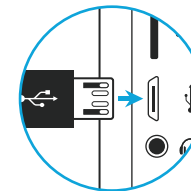

**Computer/Wall
Charging**
*Plug cable into the
Micro USB port*